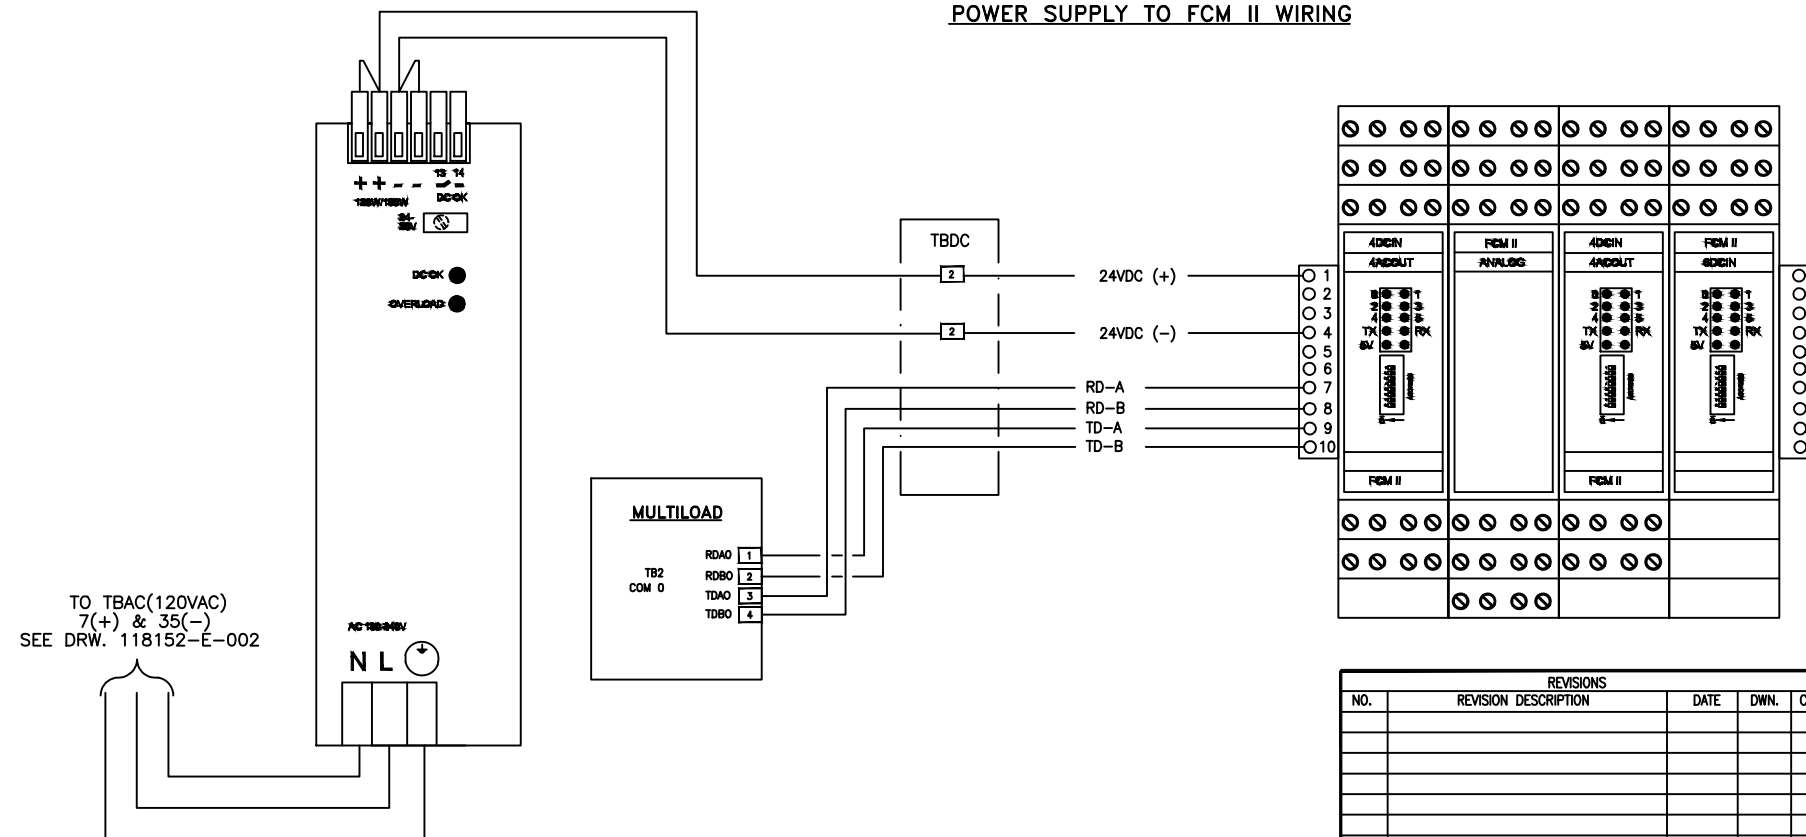

Chemtec Energy Services
11745 Cude Cemetery Road
Willis, Texas 77318

LACT SKID
ELECTRICAL DRAWINGS

CIRCUIT #2
CONTROL POWER
CUSTOMER SUPPLIED
120 VAC

601
602
603
604
605
606
607
608
609
610
611
612
613
614
615

REVISIONS		SCALE		APPROVALS	
		DRAWN BY RBV	DATE 06-20-12		
		CHECK BY			
		4" OFFLOAD LACT SKID ELECTRIAL SCHEMATIC			
		SIZE	DRAWING NUMBER	REV	
			D-118152-E-006	1	

Chemtec
Chemtec Energy Services, Inc.
11745 Cude Cemetery Road
Willis, Texas 77318

COMMUNICATION WIRING

POWER SUPPLY TO FCM II WIRING

REVISIONS				
NO.	REVISION DESCRIPTION	DATE	DWN.	CHK.

Chemtec
 Chemtec Energy Services, Inc.
 11745 Cude Cemetery Road
 Willis, Texas 77318

SCALE		APPROVALS	
DRAWN BY GB	DATE 5/10/12		
CHECK BY			
LACT SKID COMMUNICATION DIAGRAM			
SIZE	DRAWING NUMBER 118152-E-007	REV	1