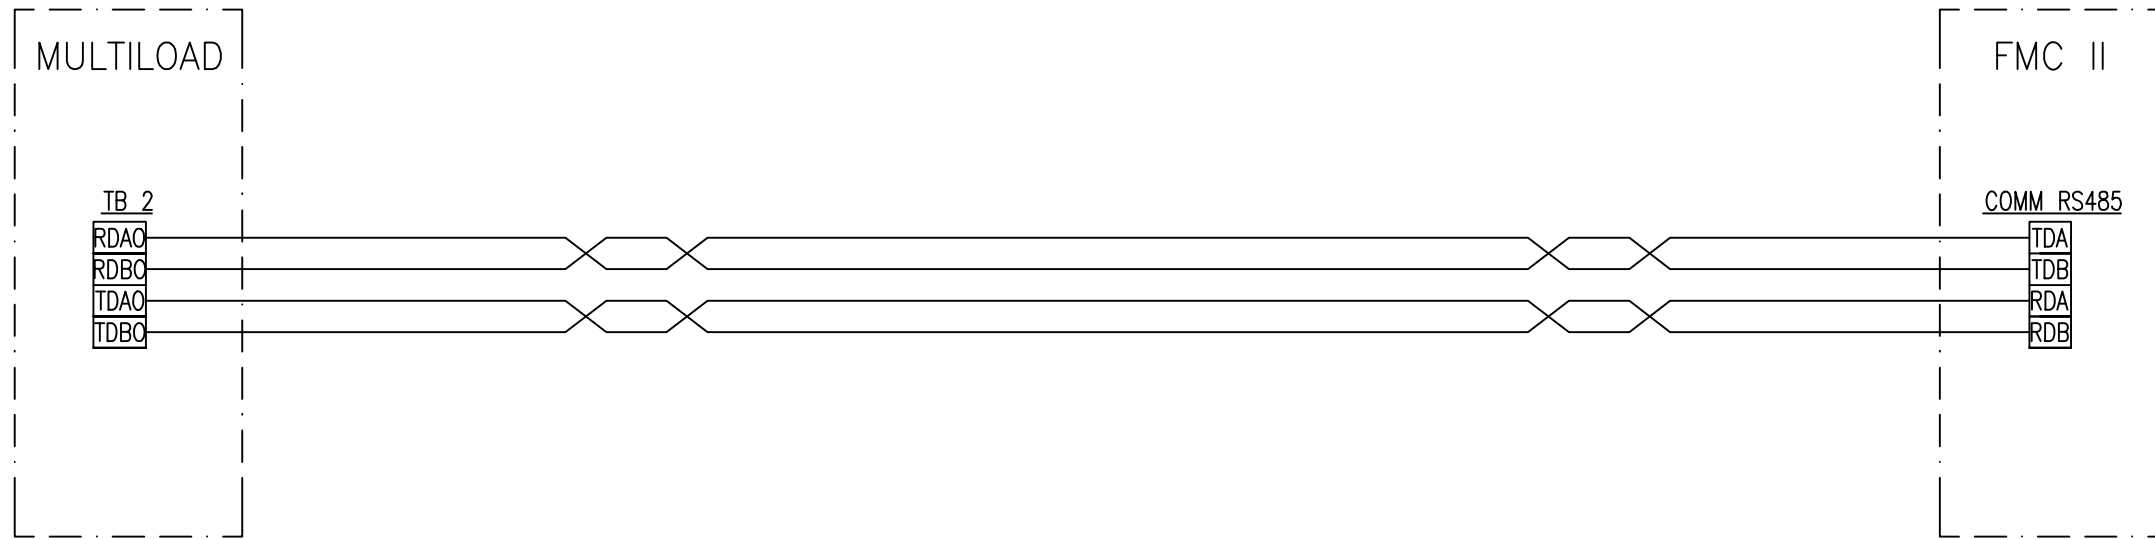

Chemtec Energy Services
11745 Cude Cemetery Road
Willis, Texas 77318

LACT SKID
ELECTRICAL DRAWINGS

CIRCUIT #2
CONTROL POWER
CUSTOMER SUPPLIED
120 VAC

601
602
603
604
605
606
607
608
609
610
611
612
613
614
615

REVISIONS		SCALE		APPROVALS	
		DRAWN BY RBV	DATE 06-20-12		
		CHECK BY			
		4" OFFLOAD LACT SKID ELECTRIAL SCHEMATIC			
		SIZE	DRAWING NUMBER	REV	
			D-118152-E-006	1	

Chemtec
Chemtec Energy Services, Inc.
11745 Cude Cemetery Road
Willis, Texas 77318

COMMUNICATION WIRING

POWER SUPPLY TO FCM II WIRING

REVISIONS				
NO.	REVISION DESCRIPTION	DATE	DWN.	CHK.

Chemtec
 Chemtec Energy Services, Inc.
 11745 Cude Cemetery Road
 Willis, Texas 77318

SCALE		APPROVALS	
DRAWN BY GB	DATE 5/10/12		
CHECK BY			
LACT SKID COMMUNICATION DIAGRAM			
SIZE	DRAWING NUMBER 118152-E-007	REV	1