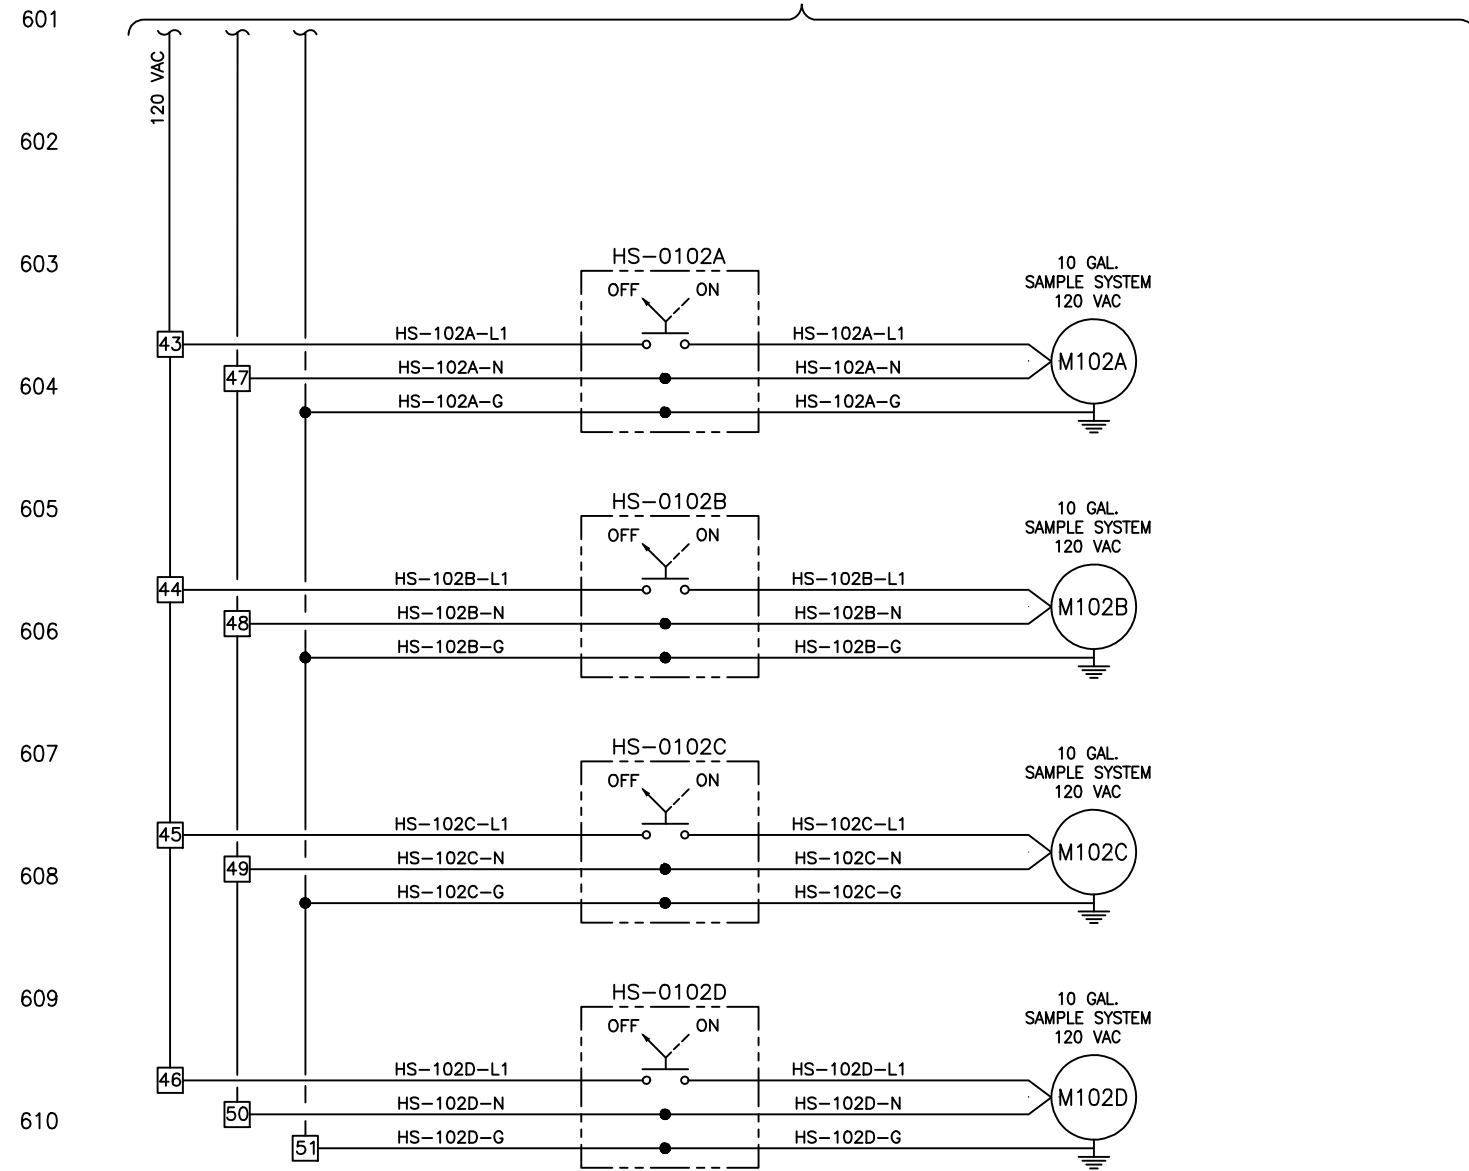

Chemtec Energy Services
11745 Cude Cemetery Road
Willis, Texas 77318

LACT SKID
ELECTRICAL DRAWINGS

CIRCUIT #2
CONTROL POWER
CUSTOMER SUPPLIED
120 VAC

601
602
603
604
605
606
607
608
609
610
611
612
613
614
615

REVISIONS		SCALE		APPROVALS	
		DRAWN BY RBV	DATE 06-20-12		
		CHECK BY			
		4" OFFLOAD LACT SKID ELECTRIAL SCHEMATIC			
		SIZE	DRAWING NUMBER	REV	
			D-118152-E-006	1	

Chemtec
Chemtec Energy Services, Inc.
11745 Cude Cemetery Road
Willis, Texas 77318

COMMUNICATION WIRING

POWER SUPPLY TO FCM II WIRING

REVISIONS				
NO.	REVISION DESCRIPTION	DATE	DWN.	CHK.

Chemtec
 Chemtec Energy Services, Inc.
 11745 Cude Cemetery Road
 Willis, Texas 77318

SCALE		APPROVALS	
DRAWN BY GB	DATE 5/10/12		
CHECK BY			
LACT SKID COMMUNICATION DIAGRAM			
SIZE	DRAWING NUMBER 118152-E-007	REV	1